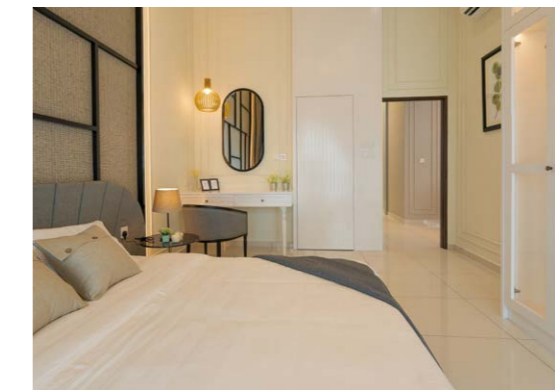

**Developing
Bespoke
Spaces Fit
to Your
Needs**

GOLDFIELDS CONCEPTS SDN BHD

54, Jalan Ghazali Jawi, 31400 Ipoh, Perak, Malaysia

T: 1700 81 7500 **E:** enquiry@goldfields.com.my

FB: www.facebook.com/GoldfieldsConcept **WEB:** www.goldfields.com.my