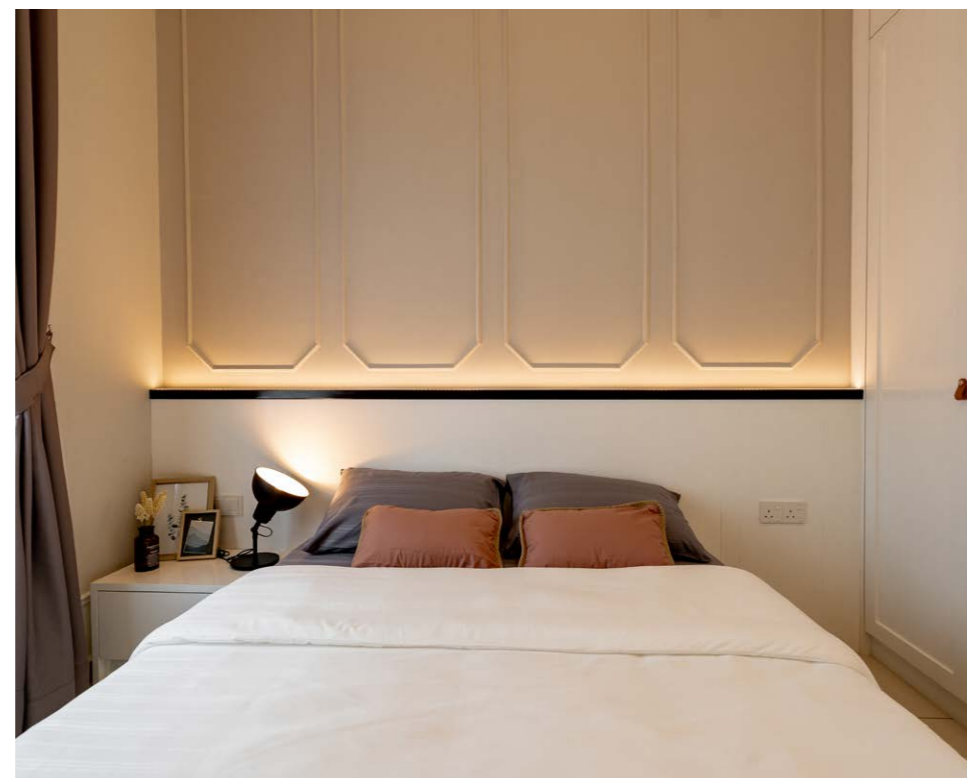

**Developing
Bespoke
Spaces Fit
to Your
Needs**

GOLDFIELDS CONCEPTS SDN BHD

54, Jalan Ghazali Jawi, 31400 Ipoh, Perak, Malaysia

T: 1700 81 7500 **E:** enquiry@goldfields.com.my

FB: www.facebook.com/GoldfieldsConcept **WEB:** www.goldfields.com.my