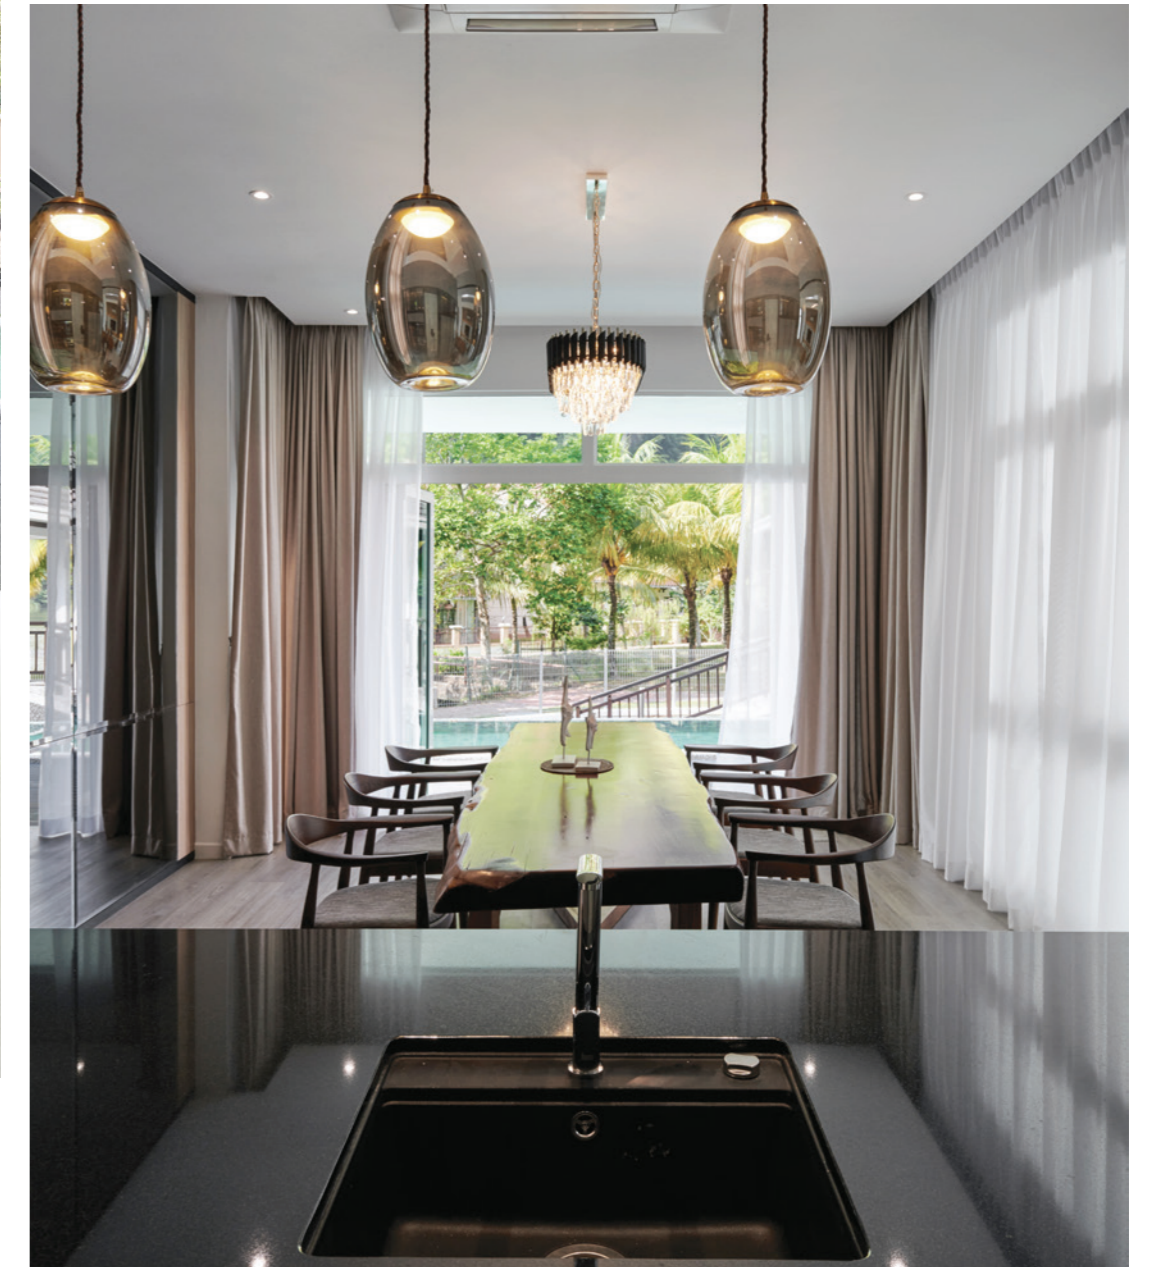

The living room best reflects this delicate balance, showing off everything appealing about not only the design but the villa itself. Furnished with a combination of brown leather sofas and grey wood-framed armchairs, the space is functional and uncluttered. It is illuminated by natural light streaming through the large windows above during the day and modern chandeliers hanging from its double-volume ceiling at night. Wood is present in the form of the panels covering the wall behind the television and a small section of feature wall nearby.

[www.goldfields.com.my](http://www.goldfields.com.my)  
1700 81 7500

In contrast to the brightness of the living area, the dining area has a softer and more muted approach to the overall colour scheme. Wood is more liberally used here with the reclaimed wood dining table serving as an artistic but still functional piece of furniture. Large mirrors on a nearby wall help magnify its sense of spaciousness as does the nearby glass doors which open up to reveal the swimming pool. The black quartz top of the nearby kitchen island gives the area one final touch of practical beauty.