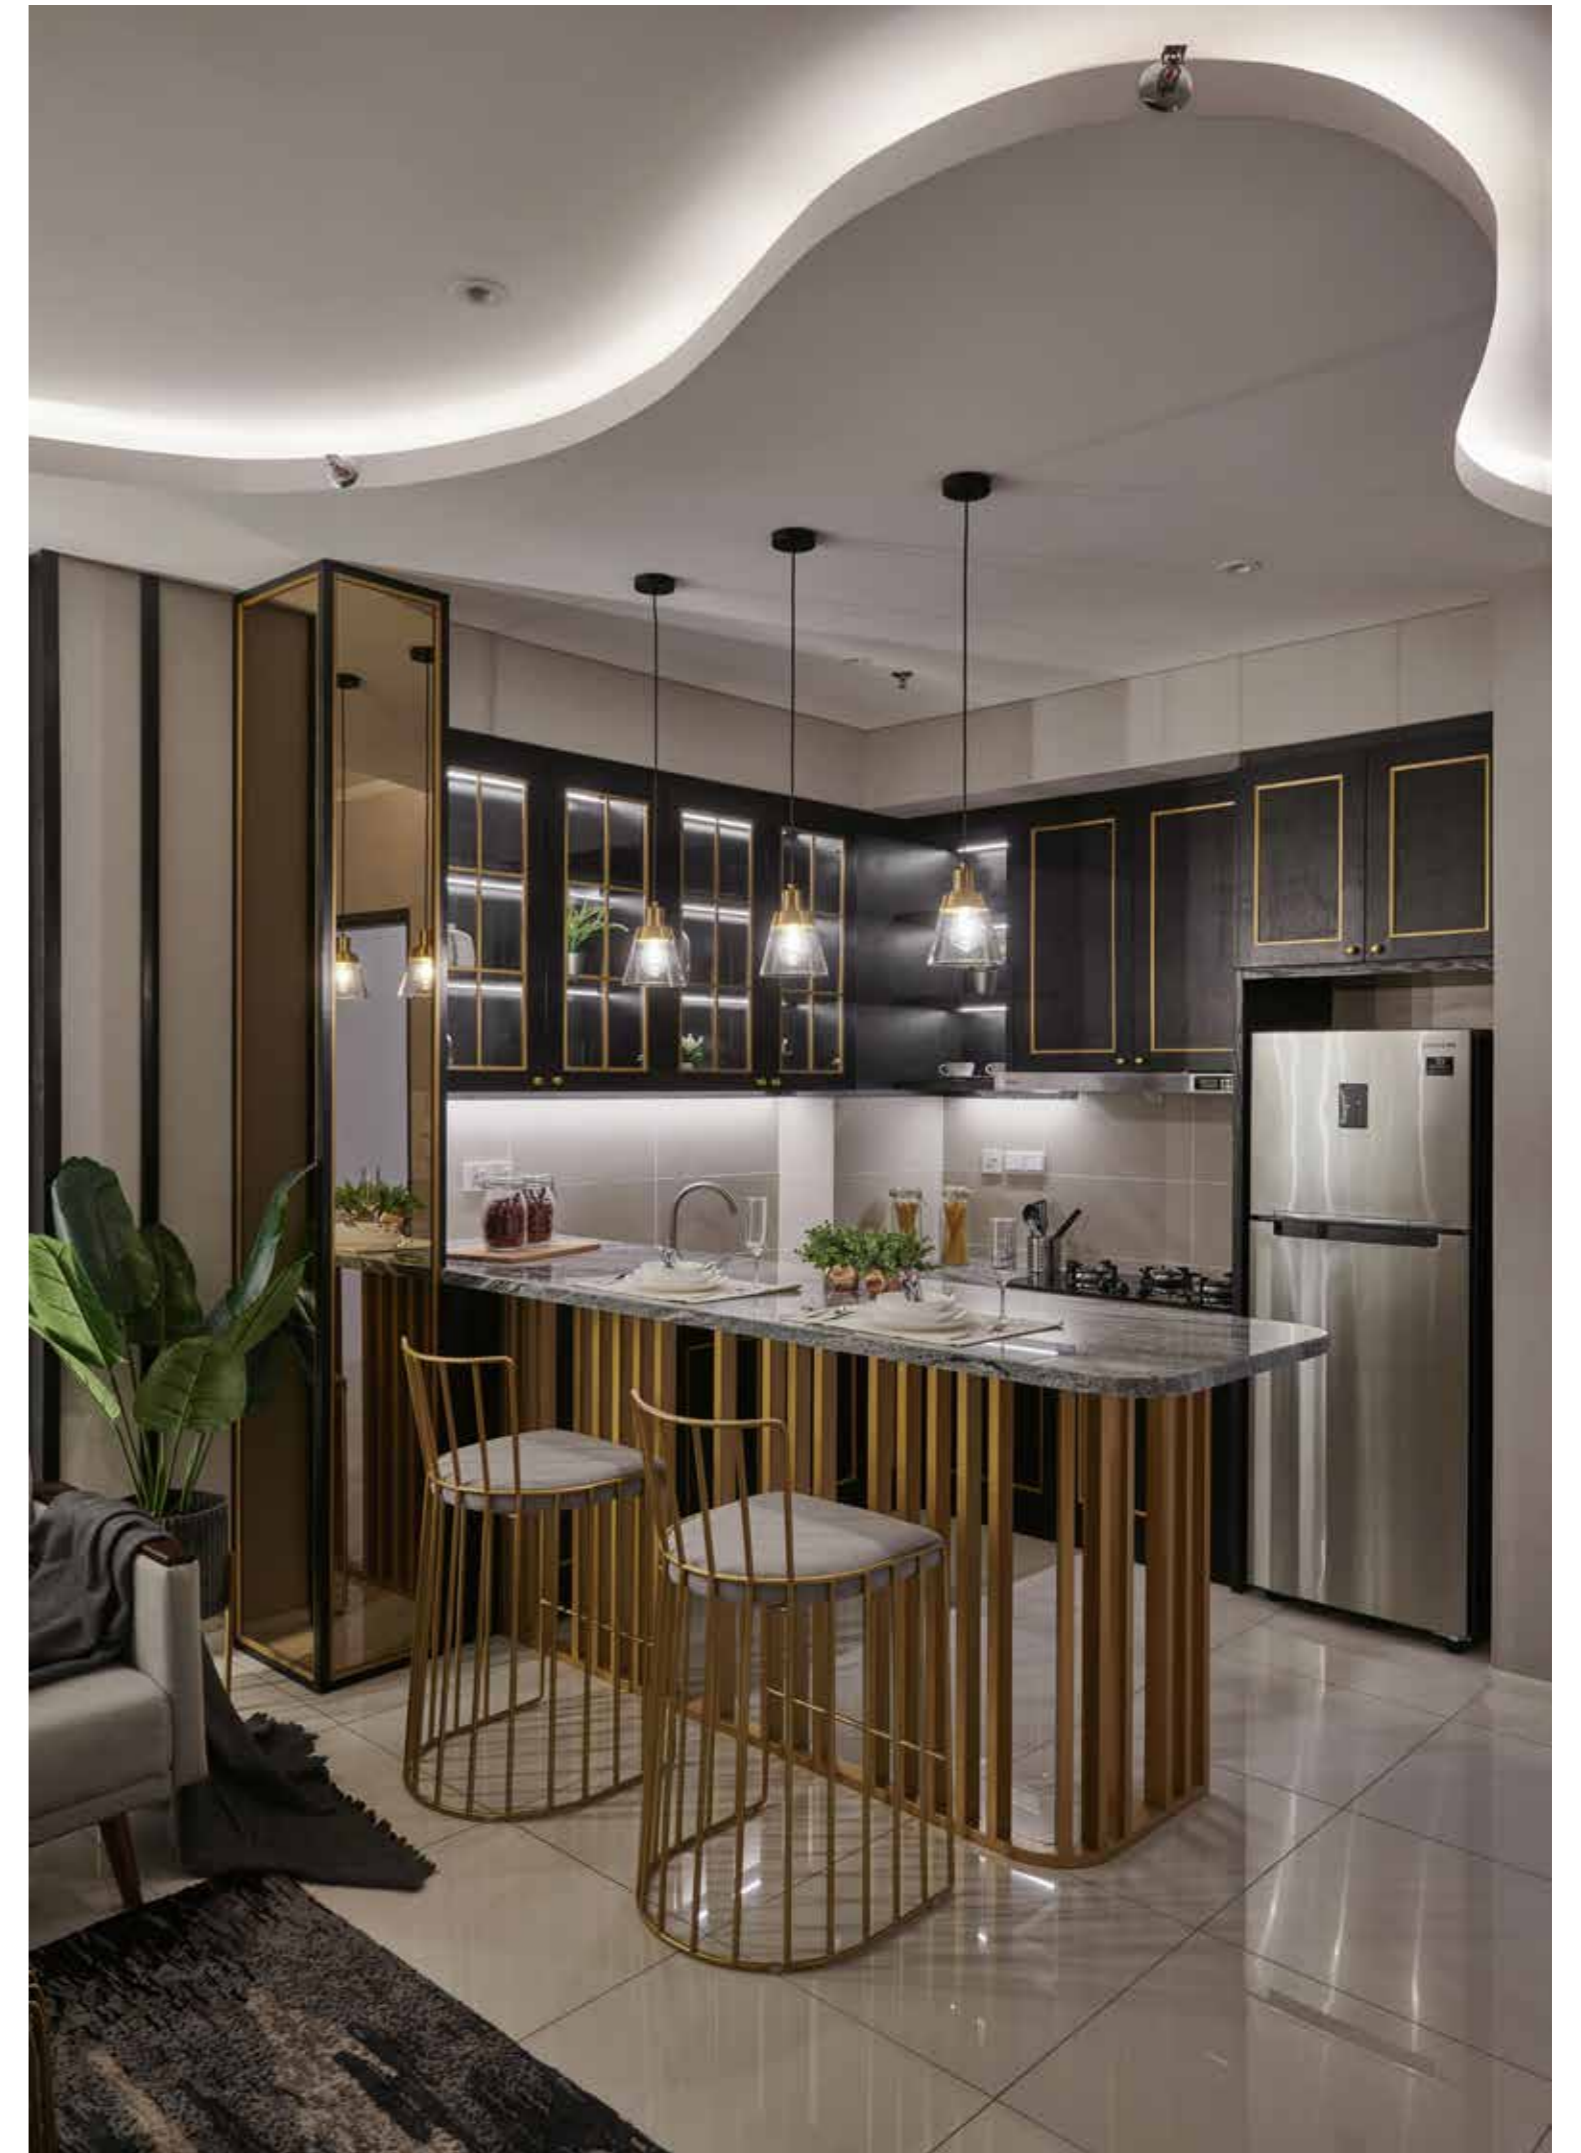

Established in 2013, Goldfields Concepts Sdn Bhd is a design and contracting firm that has gained recognition for its quality service and stylish design. Priding itself for being attentive to minute details and taking into account client's needs; it did the same for the Sunway Onsen Suites show unit where it blended nature into the interior. Keeping it modest, the show unit uses three colours - copper, grey, and black to convey a grandeur ambience while allowing certain showpieces to do all the talking.

Among the showpieces is the bedhead that is reminiscent of the moon effect. Truly astounding, it draws attention to the space and uplift the room, giving it an astounding effect. Taking a closer look at the bedhead, it reminds us of the mother of pearl when caught in the way of light and the layers of nacre on the shell exudes a multi-coloured iridescence. Peeling

your eyes away from the bed area, the rest of the room is equally stunning. At the TV area, thin copper pillars give support to the TV panel that can be turned to suit viewer's convenience. Curved ceiling complements with the futuristic décor vibe.

The futuristic theme continues to the living and dining area and though admittedly it looks a little clinical, choice furniture makes the space cosy and warm. While the fitted cupboards are in black, the copper elements on the cupboards, dining chairs, and island kitchen top adds an elegant finishing to the overall look and feel of the space. Shades of gray dominate the living area with the sofa set and curtains in light and dark grey respectively. The mother of pearl effect makes an appearance on the columns directly behind the sofa set, giving the room a very elegant finish. 🌙