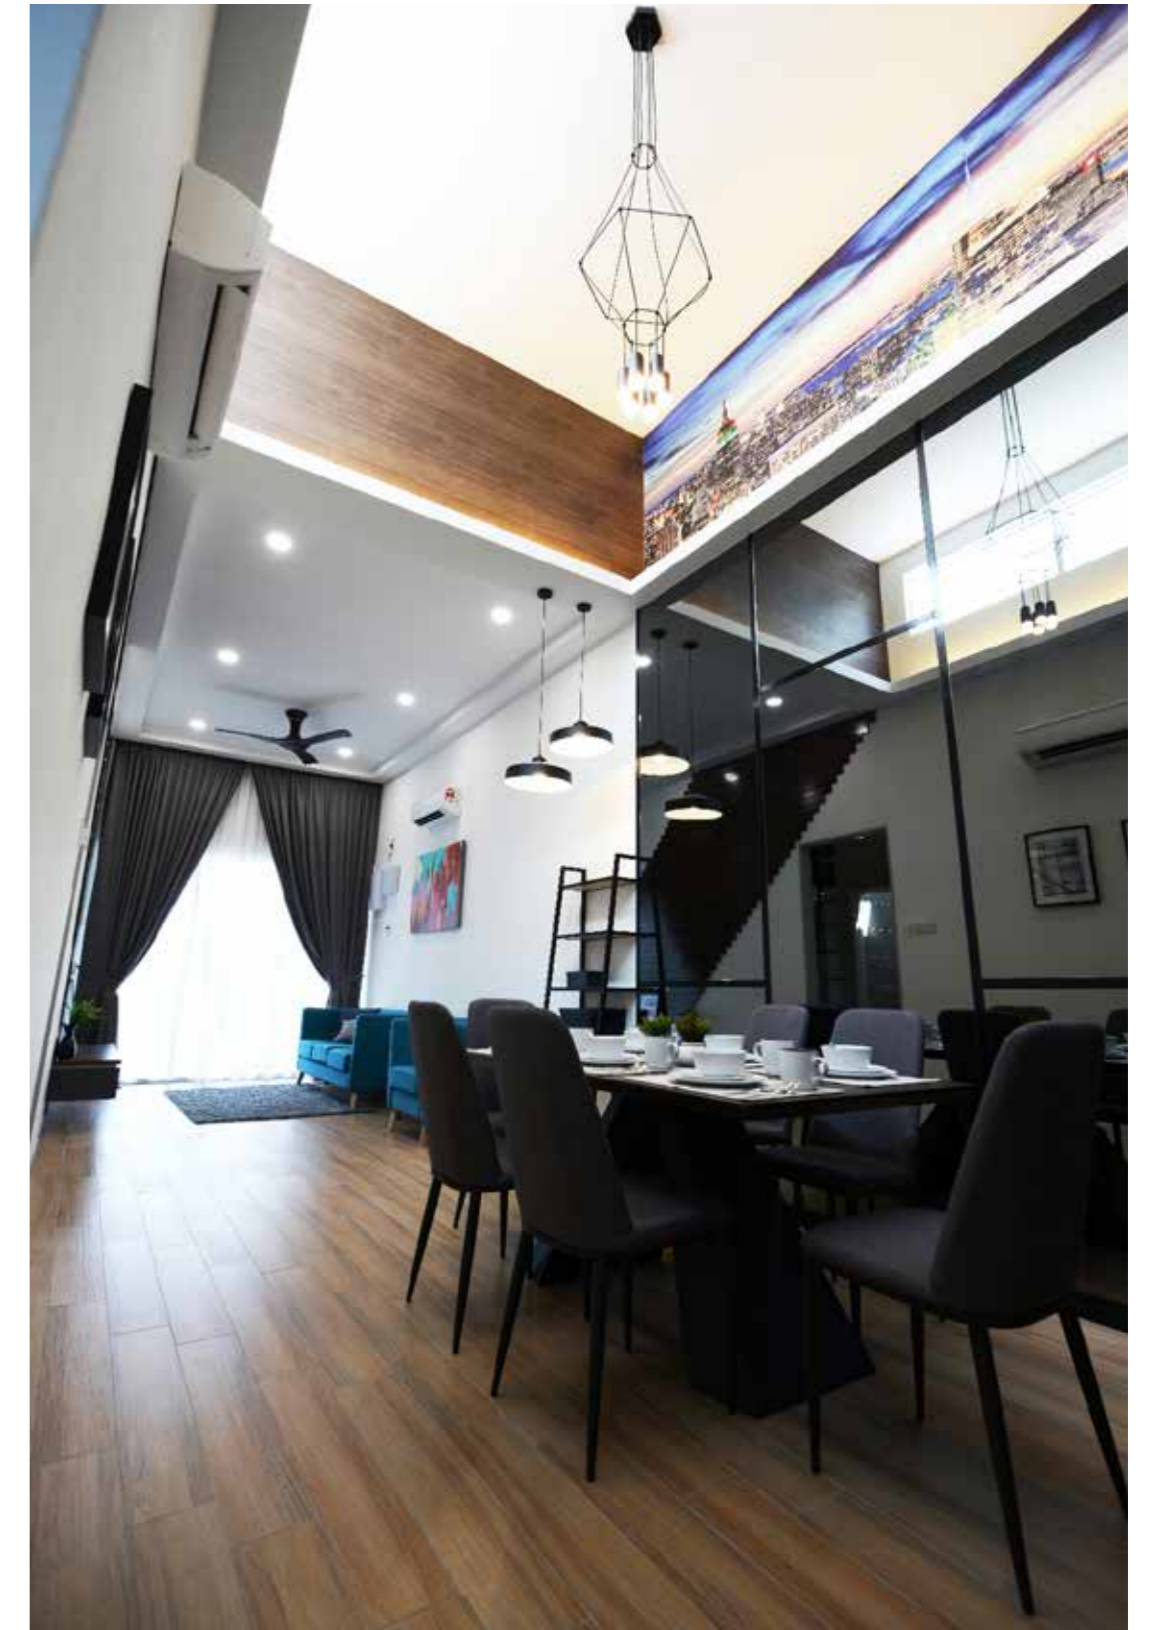

[www.goldfields.com.my](http://www.goldfields.com.my)  
 1700-81-7500

Banking on the strength of this particular property development surrounded by natural sceneries in the leisurely valley town of Ipoh, the designers have thoughtfully created an interior design for this property show unit that is befitting of its immediate neighbourhood. As a manifestation of that concept, this show unit design is highlighted by two major elements: wooden finishes and natural lighting. Enhanced with sleek furniture pieces and a calming neutral colour palette, this urban-meets-nature concept has helped to accentuate the beauty of its open space layout and architectural structure.

Nothing feels better than being greeted by a spacious living area balanced harmoniously with varying wood textures, which provide the backdrop for an easy-going and comfortable living environment for a relaxing time spent indoors. In order to add some excitement into the interior, blue accents are added into the living room through the application of soft furnishings and artworks. Meanwhile, the adjacent dining area features a tasteful selection of furniture along with a cosy lounge area decorated with indoor plant features, transforming it into a stylish yet rejuvenating spot.

In true urban spirit, the kitchen space is beautifully decorated with an obsidian backsplash that is contrasted by the off white cabinet surfaces to produce the ideal image of a trendy yet functional kitchen that would appeal to modern property purchasers. Putting practicality first while illustrating the full potential of this show unit, the interior spaces been optimised to include dedicated work and study areas at the common area and the master bedroom. In the meantime, each of the three bedrooms have been distinctively personalised with a rustic feature wall made from refined nature-inspired finishes that inject warmth into the rooms.