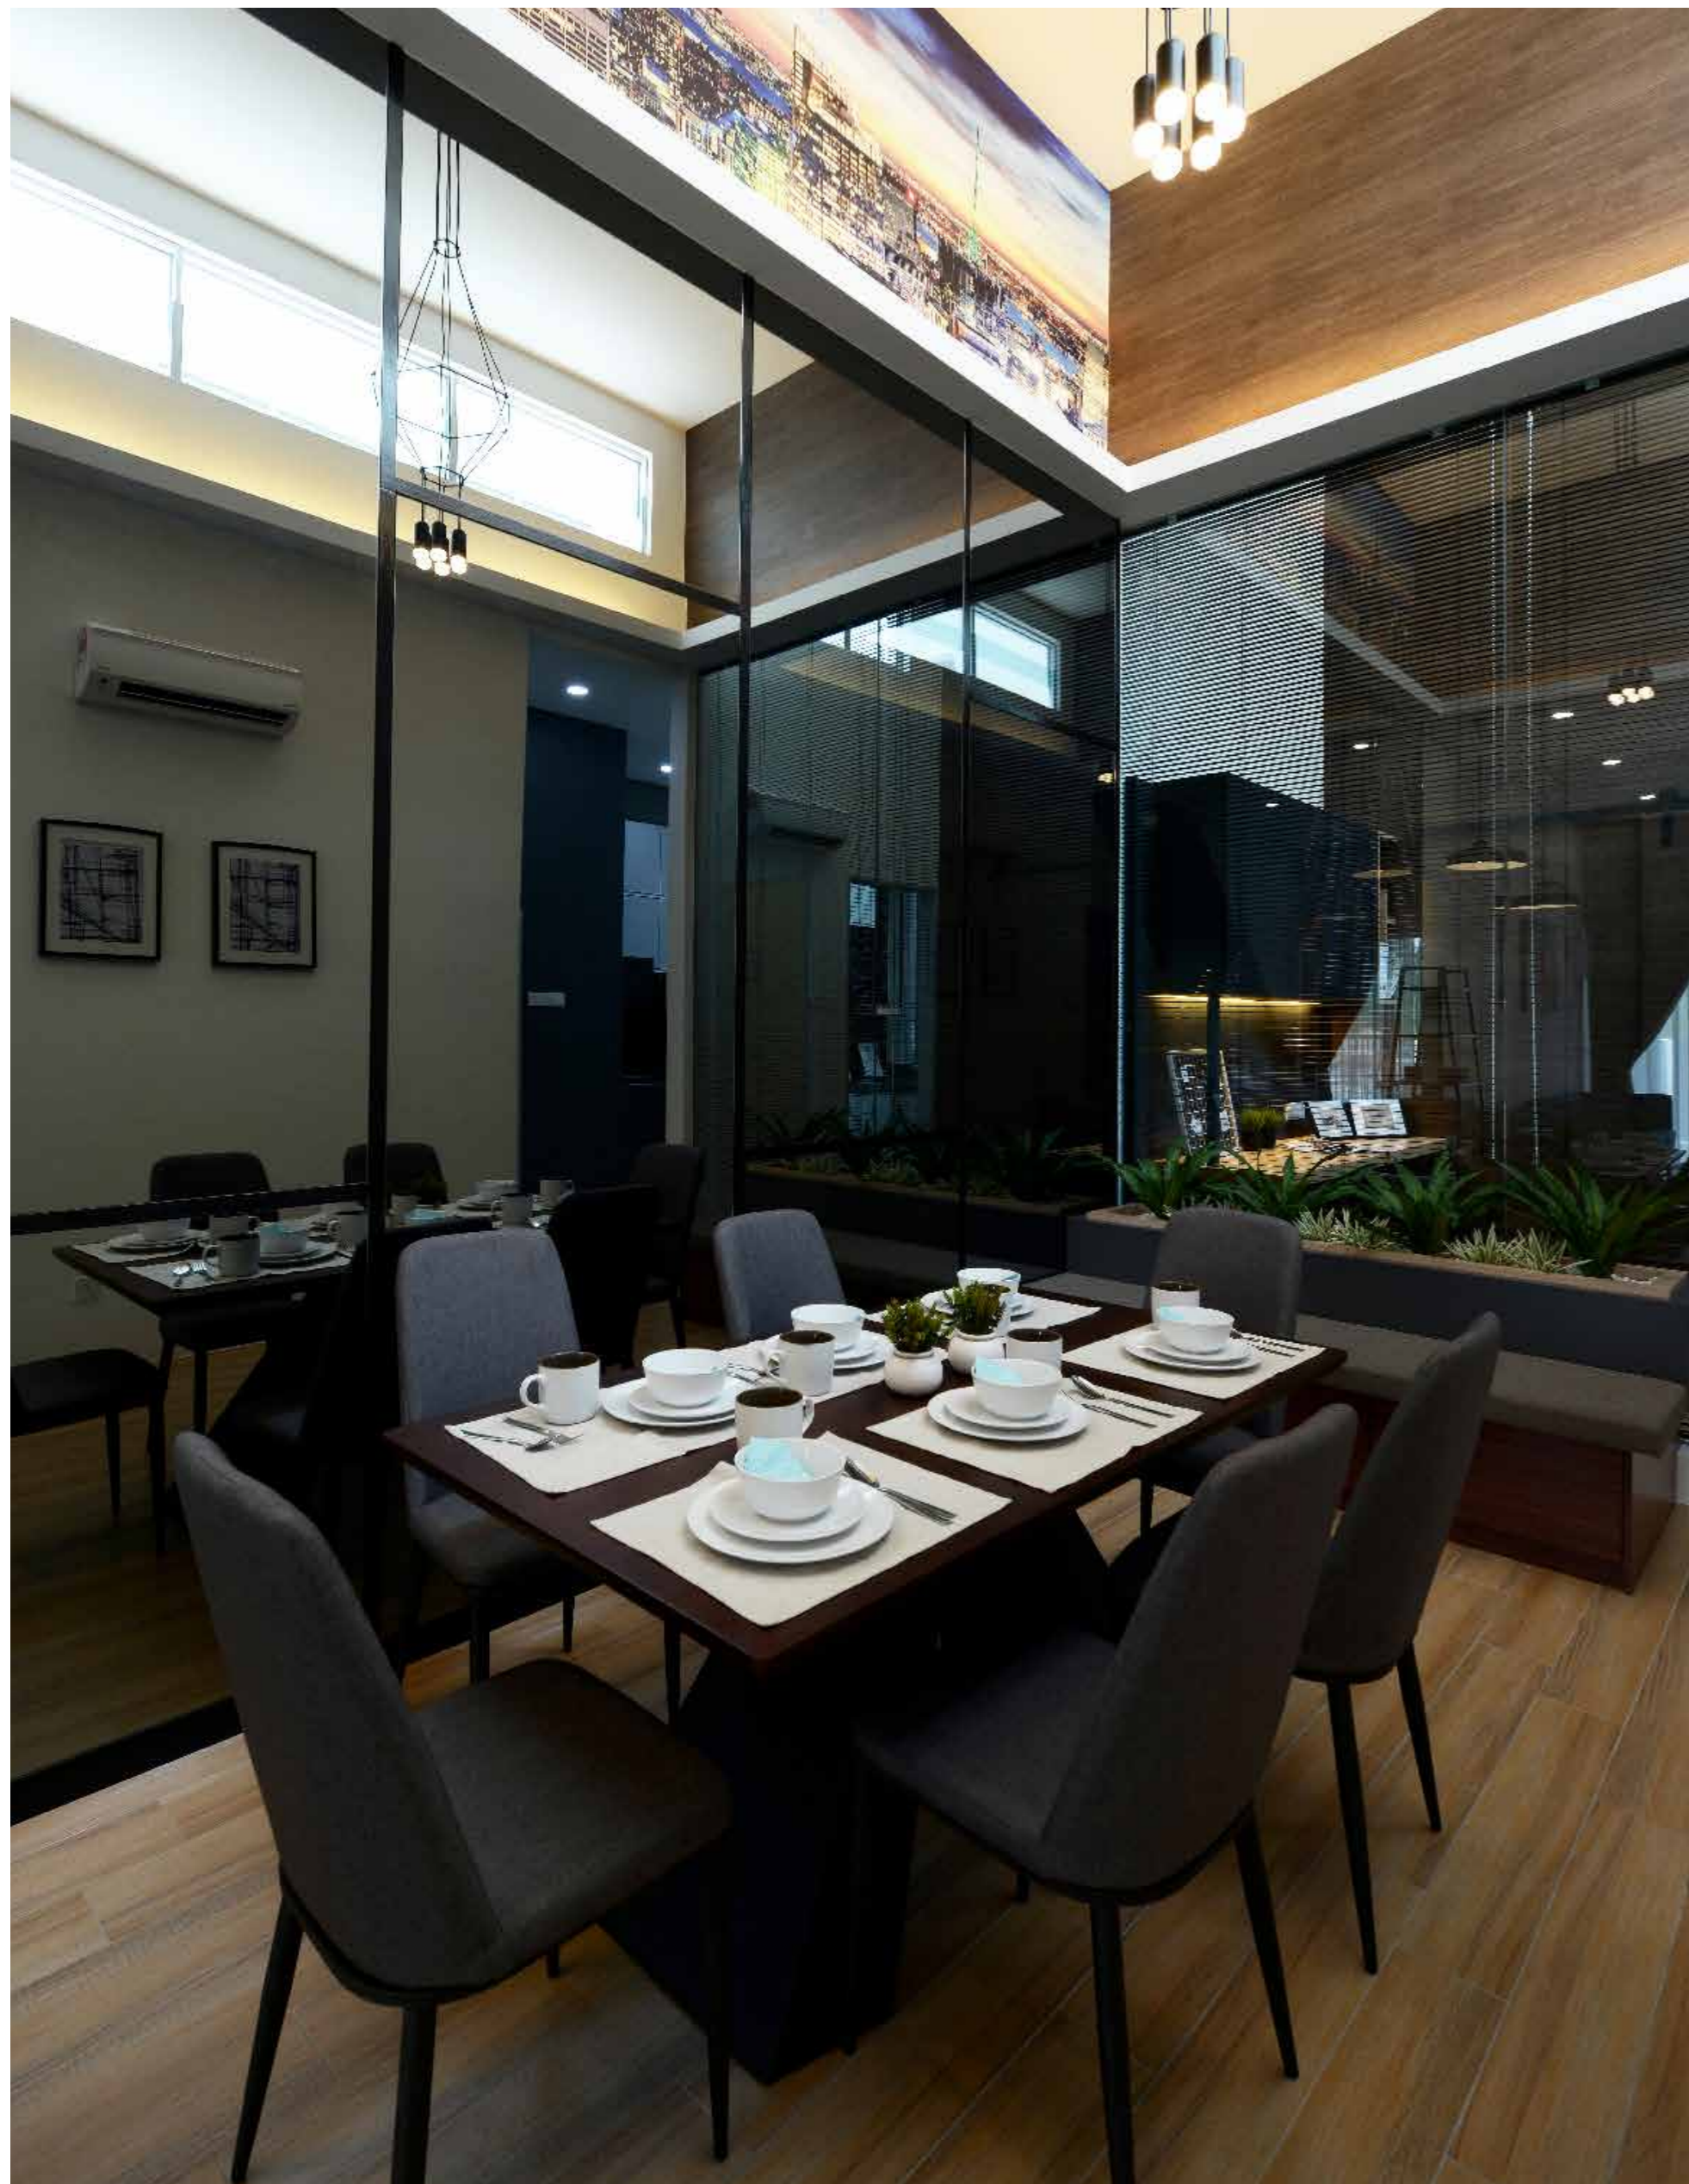

[www.goldfields.com.my](http://www.goldfields.com.my)  
 1700-81-7500

Banking on the strength of this particular property development surrounded by natural sceneries in the leisurely valley town of Ipoh, the designers have thoughtfully created an interior design for this property show unit that is befitting of its immediate neighbourhood. As a manifestation of that concept, this show unit design is highlighted by two major elements: wooden finishes and natural lighting. Enhanced with sleek furniture pieces and a calming neutral colour palette, this urban-meets-nature concept has helped to accentuate the beauty of its open space layout and architectural structure.

Nothing feels better than being greeted by a spacious living area balanced harmoniously with varying wood textures, which provide the backdrop for an easy-going and comfortable living environment for a relaxing time spent indoors. In order to add some excitement into the interior, blue accents are added into the living room through the application of soft furnishings and artworks. Meanwhile, the adjacent dining area features a tasteful selection of furniture along with a cosy lounge area decorated with indoor plant features, transforming it into a stylish yet rejuvenating spot.

In true urban spirit, the kitchen space is beautifully decorated with an obsidian backsplash that is contrasted by the off white cabinet surfaces to produce the ideal image of a trendy yet functional kitchen that would appeal to modern property purchasers. Putting practicality first while illustrating the full potential of this show unit, the interior spaces been optimised to include dedicated work and study areas at the common area and the master bedroom. In the meantime, each of the three bedrooms have been distinctively personalised with a rustic feature wall made from refined nature-inspired finishes that inject warmth into the rooms.