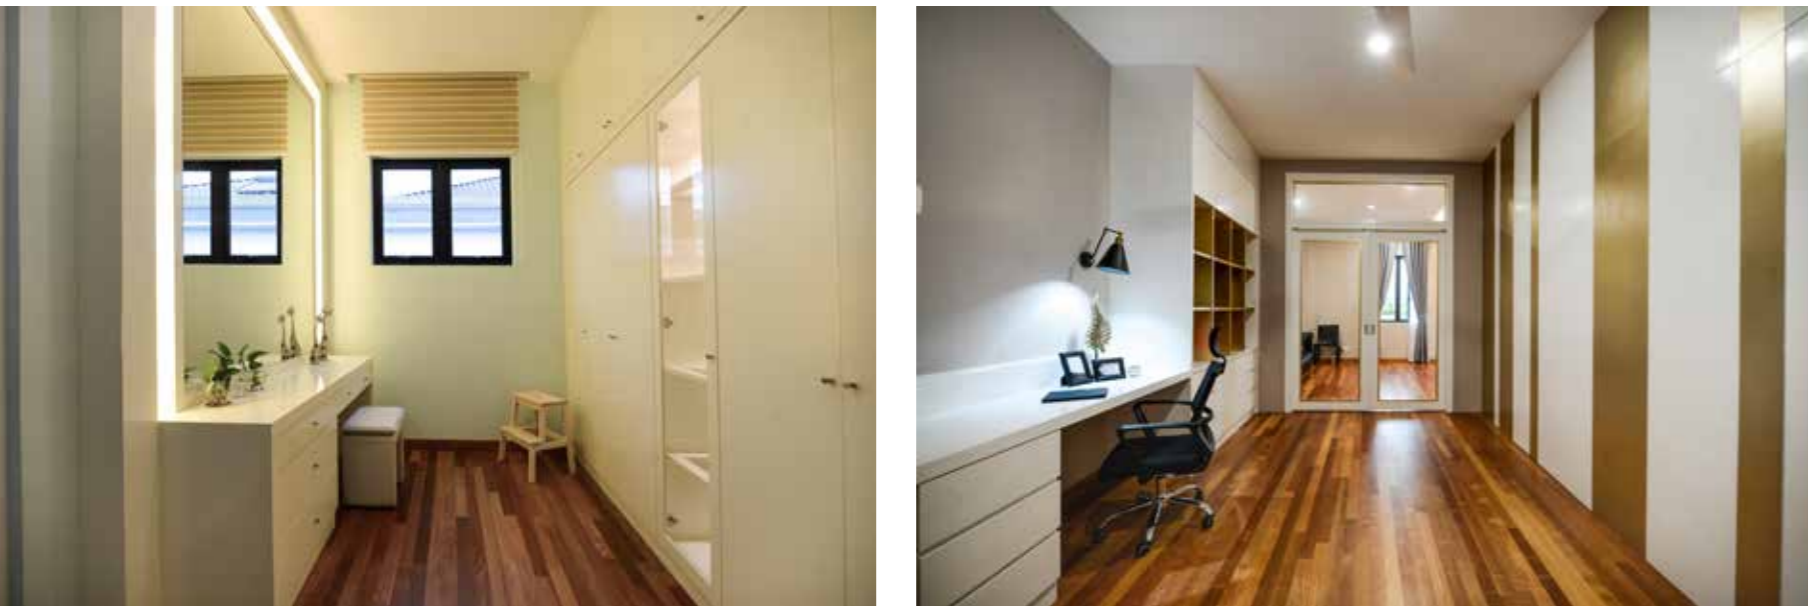

[www.goldfields.com.my](http://www.goldfields.com.my)  
012 516 2513

When asked to create a living space that was highly comfortable and aesthetically pleasing, the designers at Goldfields Concepts resorted to contemporary design features to illustrate the spaciousness of its existing architectural structure and finished up with a touch of glamour through material selections. Upon entering the house via its double-door entrance, guests are immediately greeted by a display cabinet at the foyer that frames a hand-painted artwork, one that would surely stir conversation.

The design then leads guests into the living room visually via a series of wall partitions decorated in clean straight lines that go hand-in-hand with the contemporary character of the space. Furnished as minimally as possible to maintain a sense of spaciousness, the living room is fitted with a long L-shaped leather sofa that emphasises on the length of the space, as well as a square TV panel that's accentuated through strategic lighting placements, creating a simple yet exciting feature wall. Over at the dining area, the designer chose to maintain geometrical detailing by introducing a triangle wall design to contrast its square frame, resulting in an intriguing visual highlight within the space.