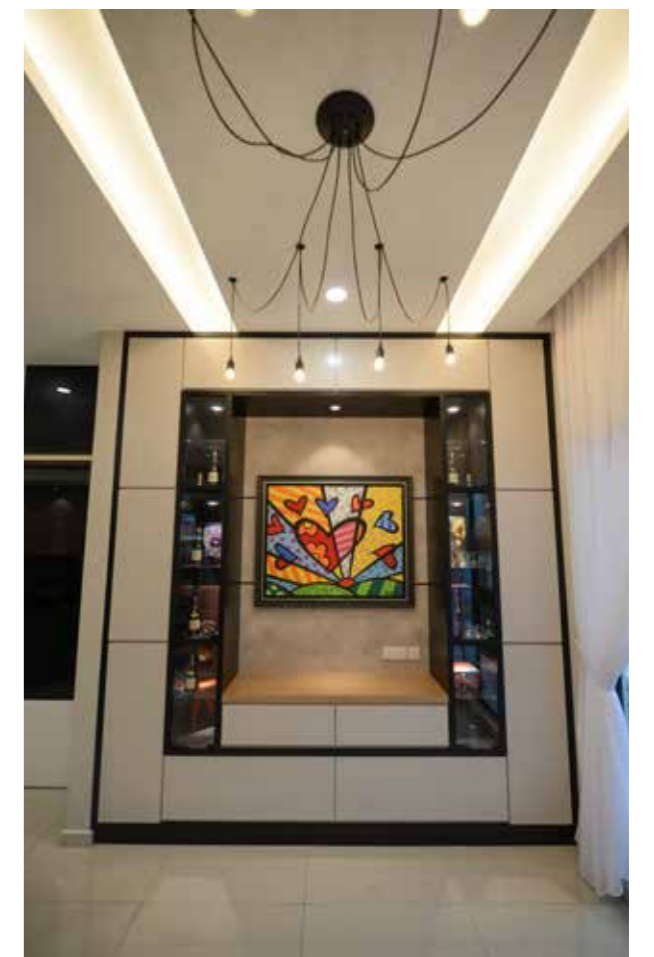

[www.goldfields.com.my](http://www.goldfields.com.my)  
012 516 2513

When asked to create a living space that was highly comfortable and aesthetically pleasing, the designers at Goldfields Concepts resorted to contemporary design features to illustrate the spaciousness of its existing architectural structure and finished up with a touch of glamour through material selections. Upon entering the house via its double-door entrance, guests are immediately greeted by a display cabinet at the foyer that frames a hand-painted artwork, one that would surely stir conversation.

The design then leads guests into the living room visually via a series of wall partitions decorated in clean straight lines that go hand-in-hand with the contemporary character of the space. Furnished as minimally as possible to maintain a sense of spaciousness, the living room is fitted with a long L-shaped leather sofa that emphasises on the length of the space, as well as a square TV panel that's accentuated through strategic lighting placements, creating a simple yet exciting feature wall. Over at the dining area, the designer chose to maintain geometrical detailing by introducing a triangle wall design to contrast its square frame, resulting in an intriguing visual highlight within the space.