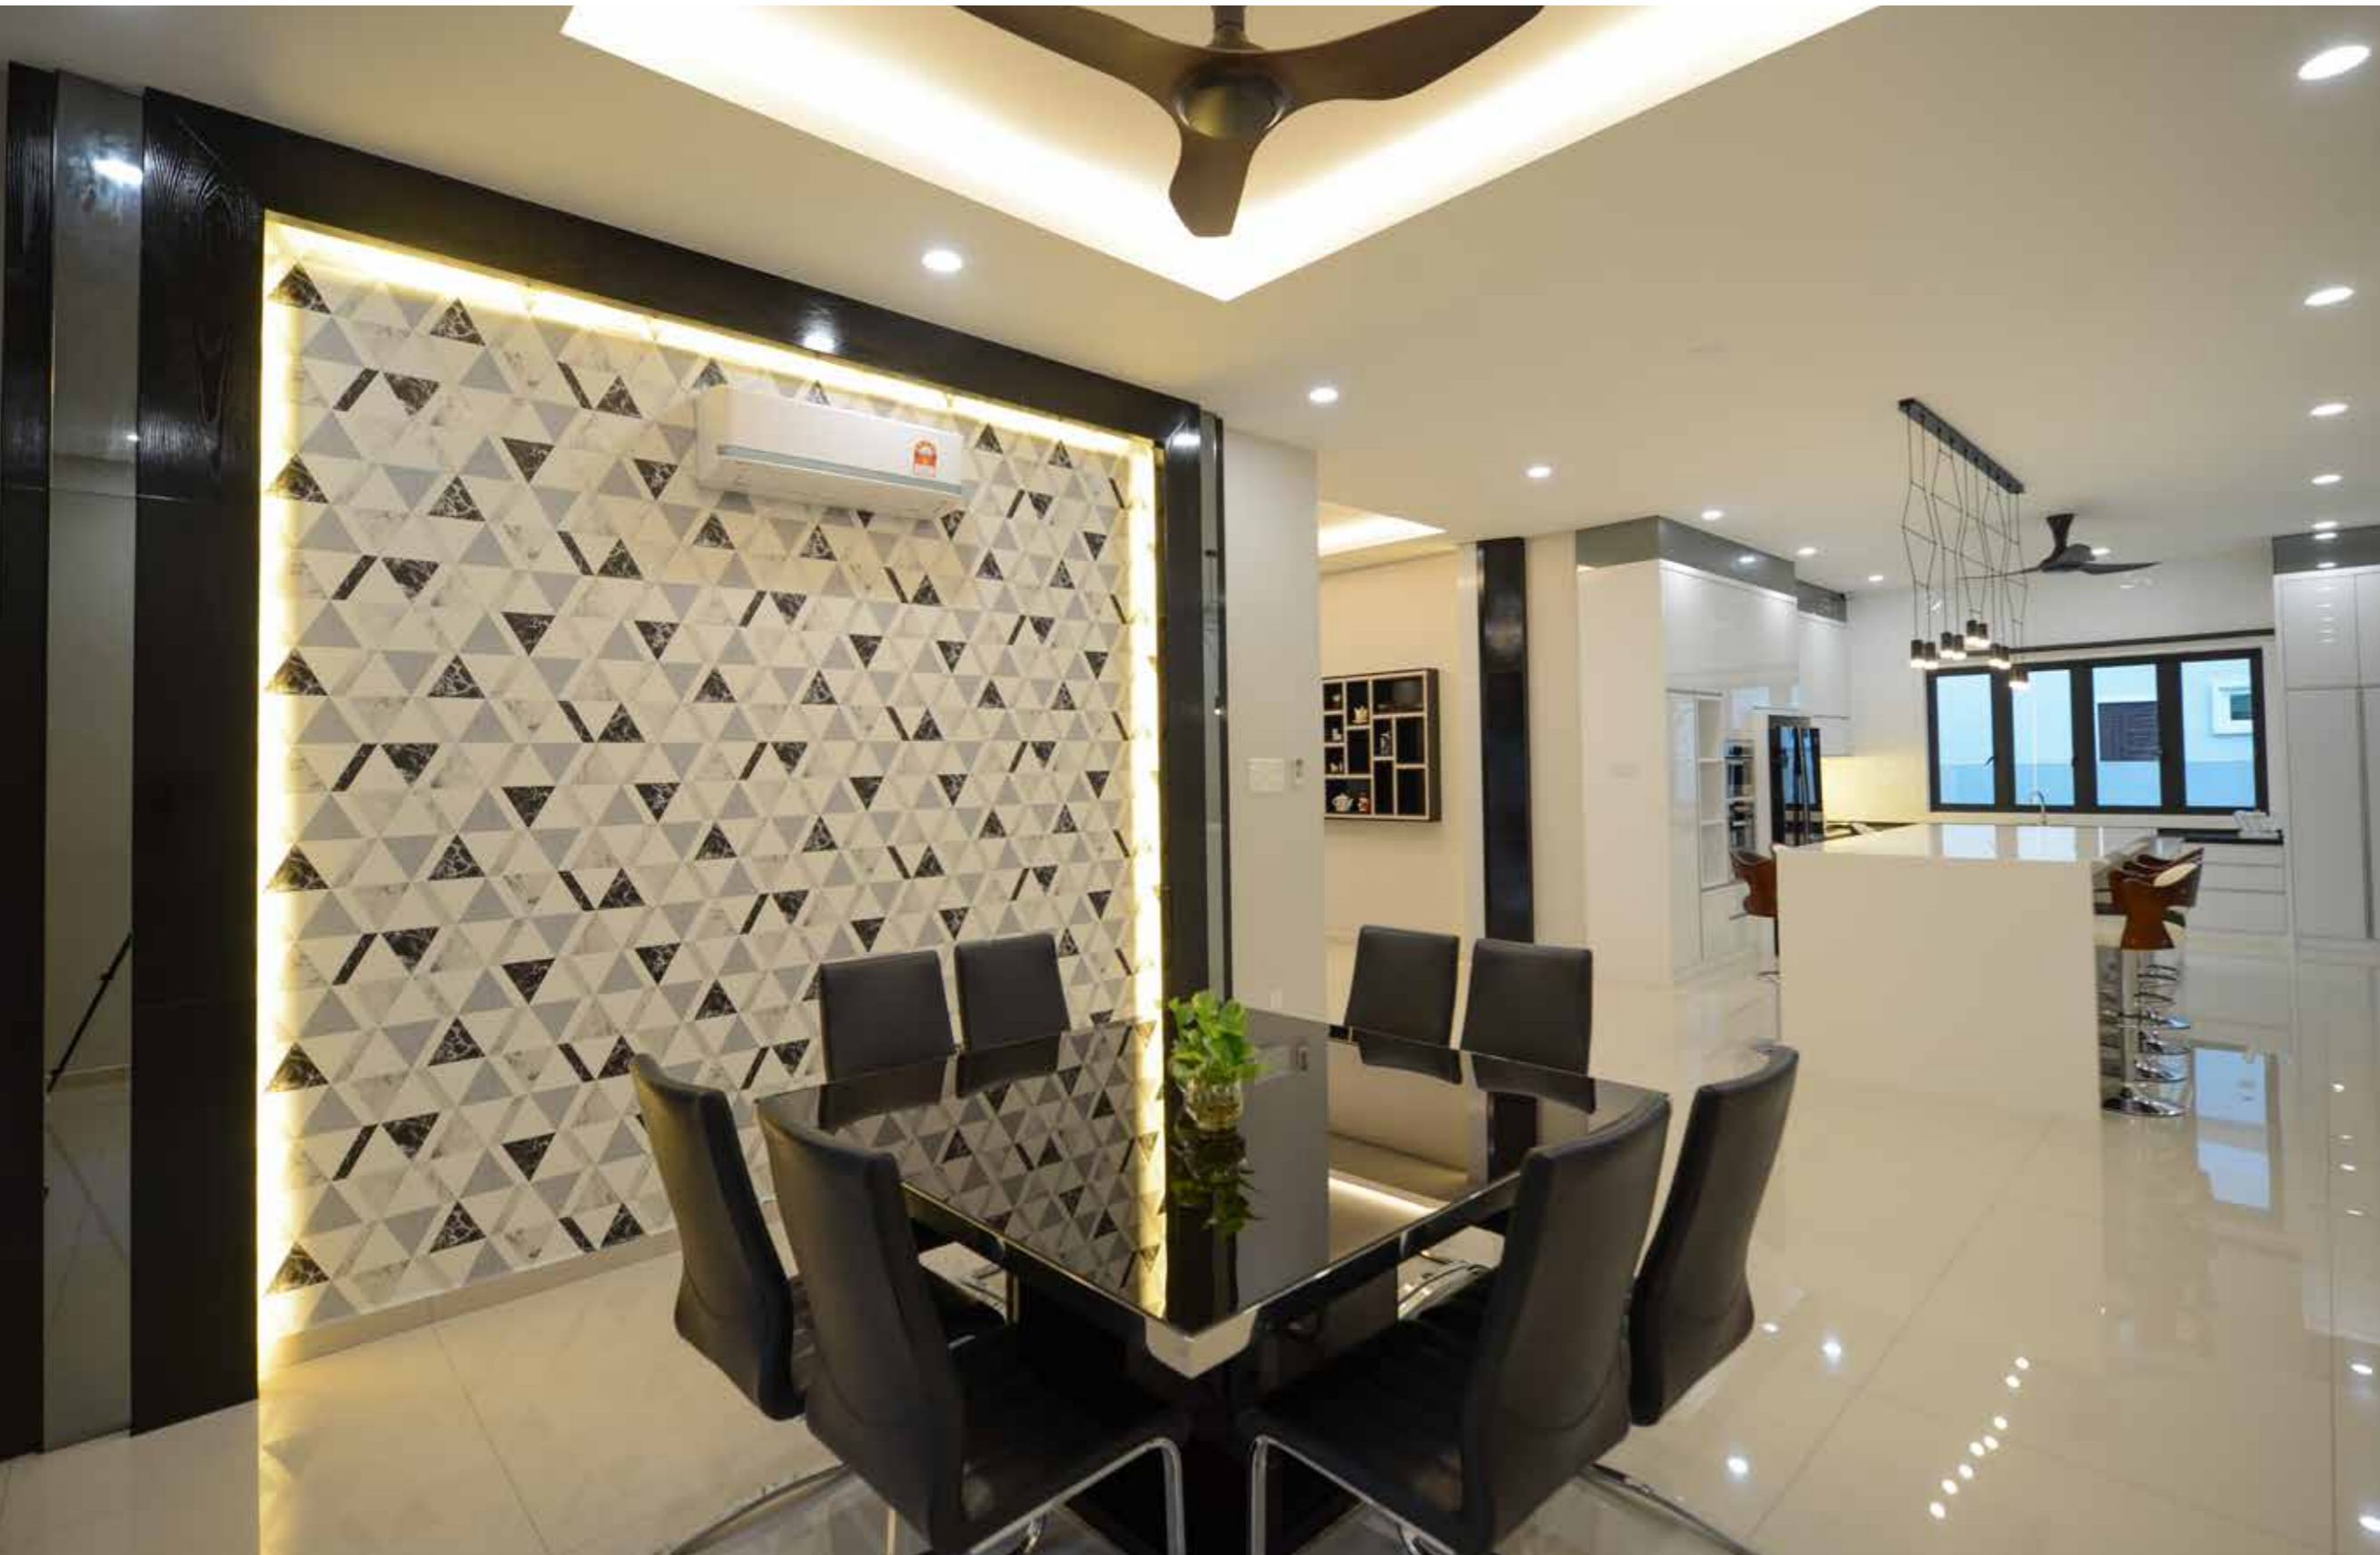

[www.goldfields.com.my](http://www.goldfields.com.my)  
012 516 2513

When asked to create a living space that was highly comfortable and aesthetically pleasing, the designers at Goldfields Concepts resorted to contemporary design features to illustrate the spaciousness of its existing architectural structure and finished up with a touch of glamour through material selections. Upon entering the house via its double-door entrance, guests are immediately greeted by a display cabinet at the foyer that frames a hand-painted artwork, one that would surely stir conversation.

The design then leads guests into the living room visually via a series of wall partitions decorated in clean straight lines that go hand-in-hand with the contemporary character of the space. Furnished as minimally as possible to maintain a sense of spaciousness, the living room is fitted with a long L-shaped leather sofa that emphasises on the length of the space, as well as a square TV panel that's accentuated through strategic lighting placements, creating a simple yet exciting feature wall. Over at the dining area, the designer chose to maintain geometrical detailing by introducing a triangle wall design to contrast its square frame, resulting in an intriguing visual highlight within the space.