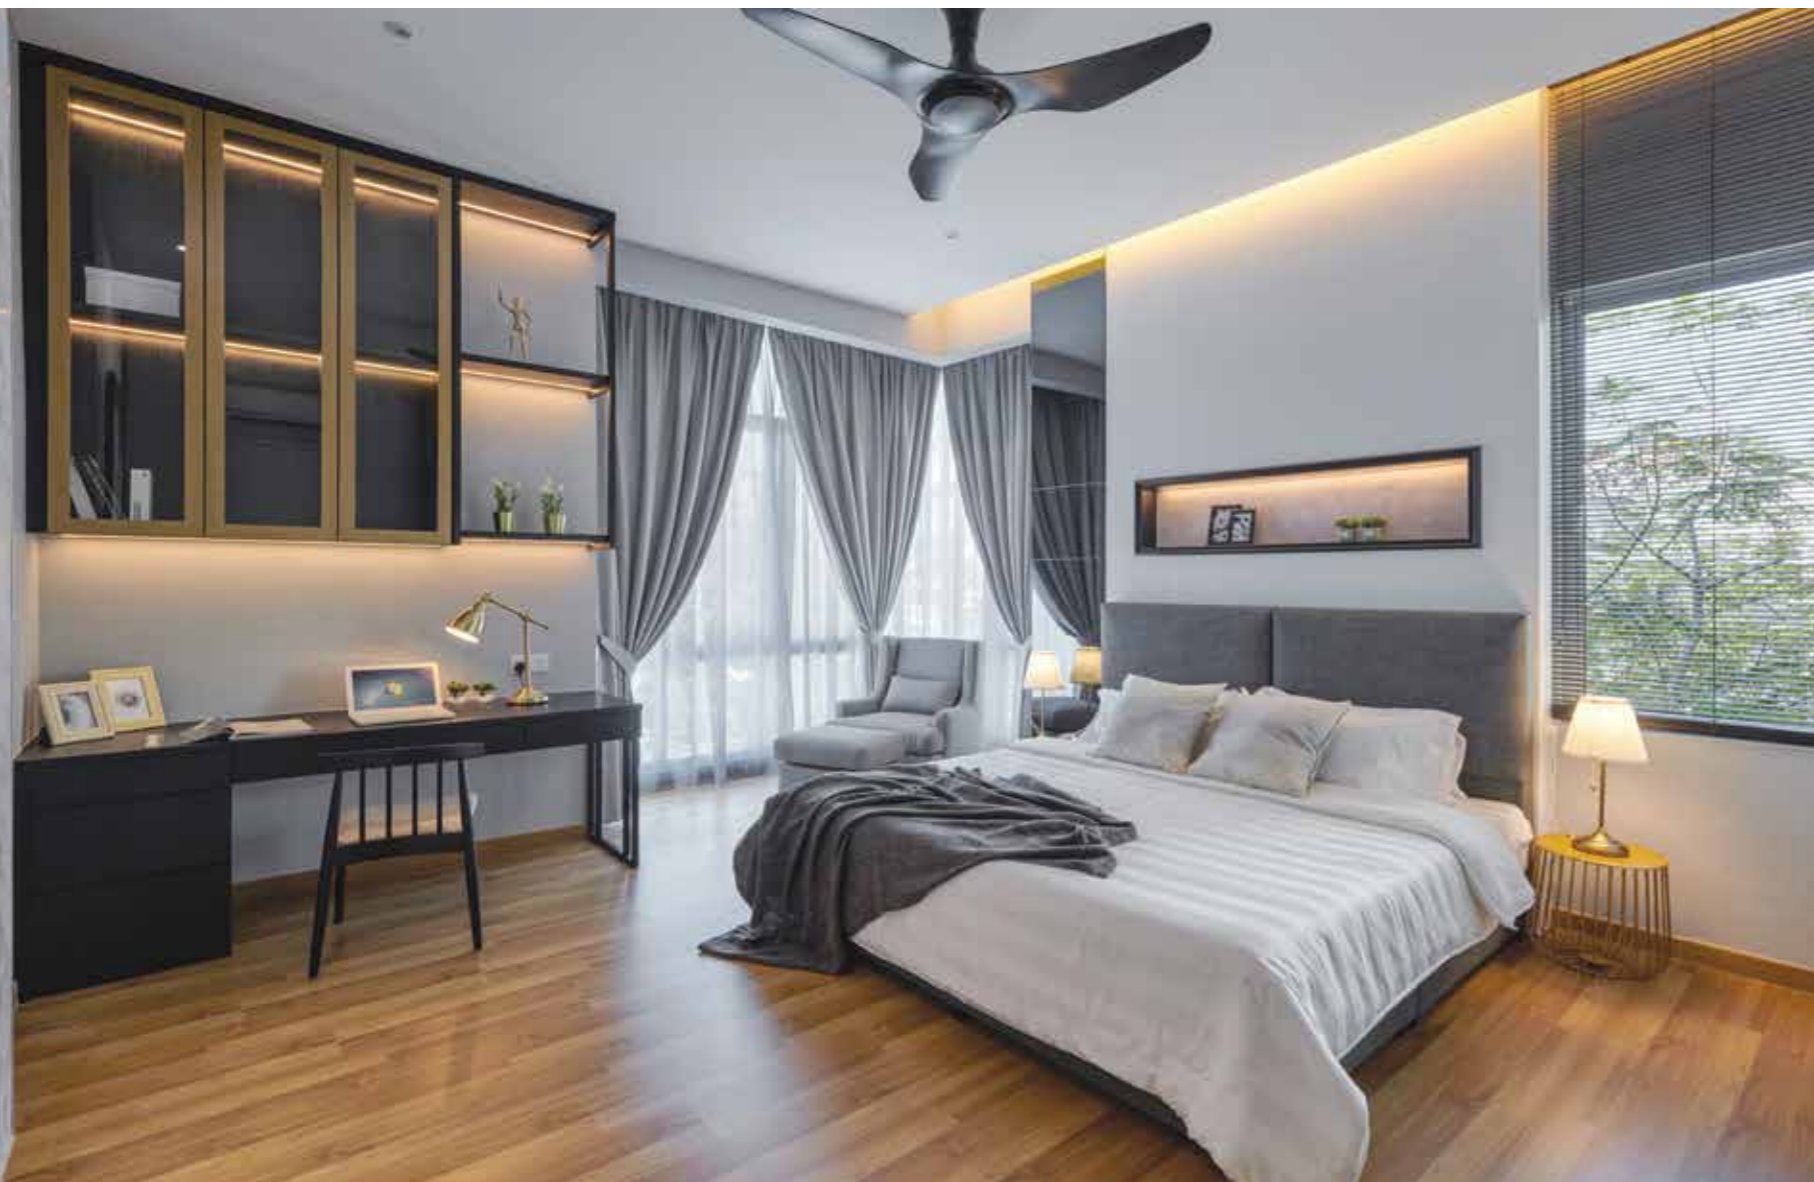

[www.goldfields.com.my](http://www.goldfields.com.my)  
 1700 81 7500

**D**esigned to encapsulate the sumptuous vibe of the property development as well as the serene quality of its locale, this showhouse focuses on impressing potential homebuyers with a great first impression. The living area maintains a minimalistic charm, only to be spruced up with a few carefully selected pieces of modernised classical furniture to go with a gorgeous white marble textured feature wall. Opting for a clean, neutral colour palette, Goldfields Concepts introduced a calming and timeless look to the space, which ultimately sets the tone for the rest of this premise..

Walking through this open concept showhouse, homebuyers will come face-to-face with the main highlight of this design - a tantalising, floor-to-ceiling illustration of a waterfall towering the conjoint dining room and dry kitchen. The choice allowed the design team to fill the empty space with a purposeful addition that enhances the theme of this showhouse, capturing the essence of the picturesque valley city of Ipoh where it is located. Aside from that, classical furnishings are paired and modernised with modern-day space planning details as the contrasting elements come together to extend the classy atmosphere with its serene undertone.

On the upper level, the timeless treatment continues; every square foot of the bedrooms is fully utilised and stylised to fit the narrative of its concept. The warm timber flooring is paired lovingly with a modern palette of greys, blacks and golds to provide the master bedroom with a crisp, elegant feel. Grey-tinted mirrors were added to complement the soft furnishings, as well as to make the room appear more spacious and comfortable. While furnishing is kept at a minimum to sustain a modern appeal, efforts were concentrated on decorating the walls with simple but effective design touches and tasteful golden accents to truly elevate the overall look. 🌟