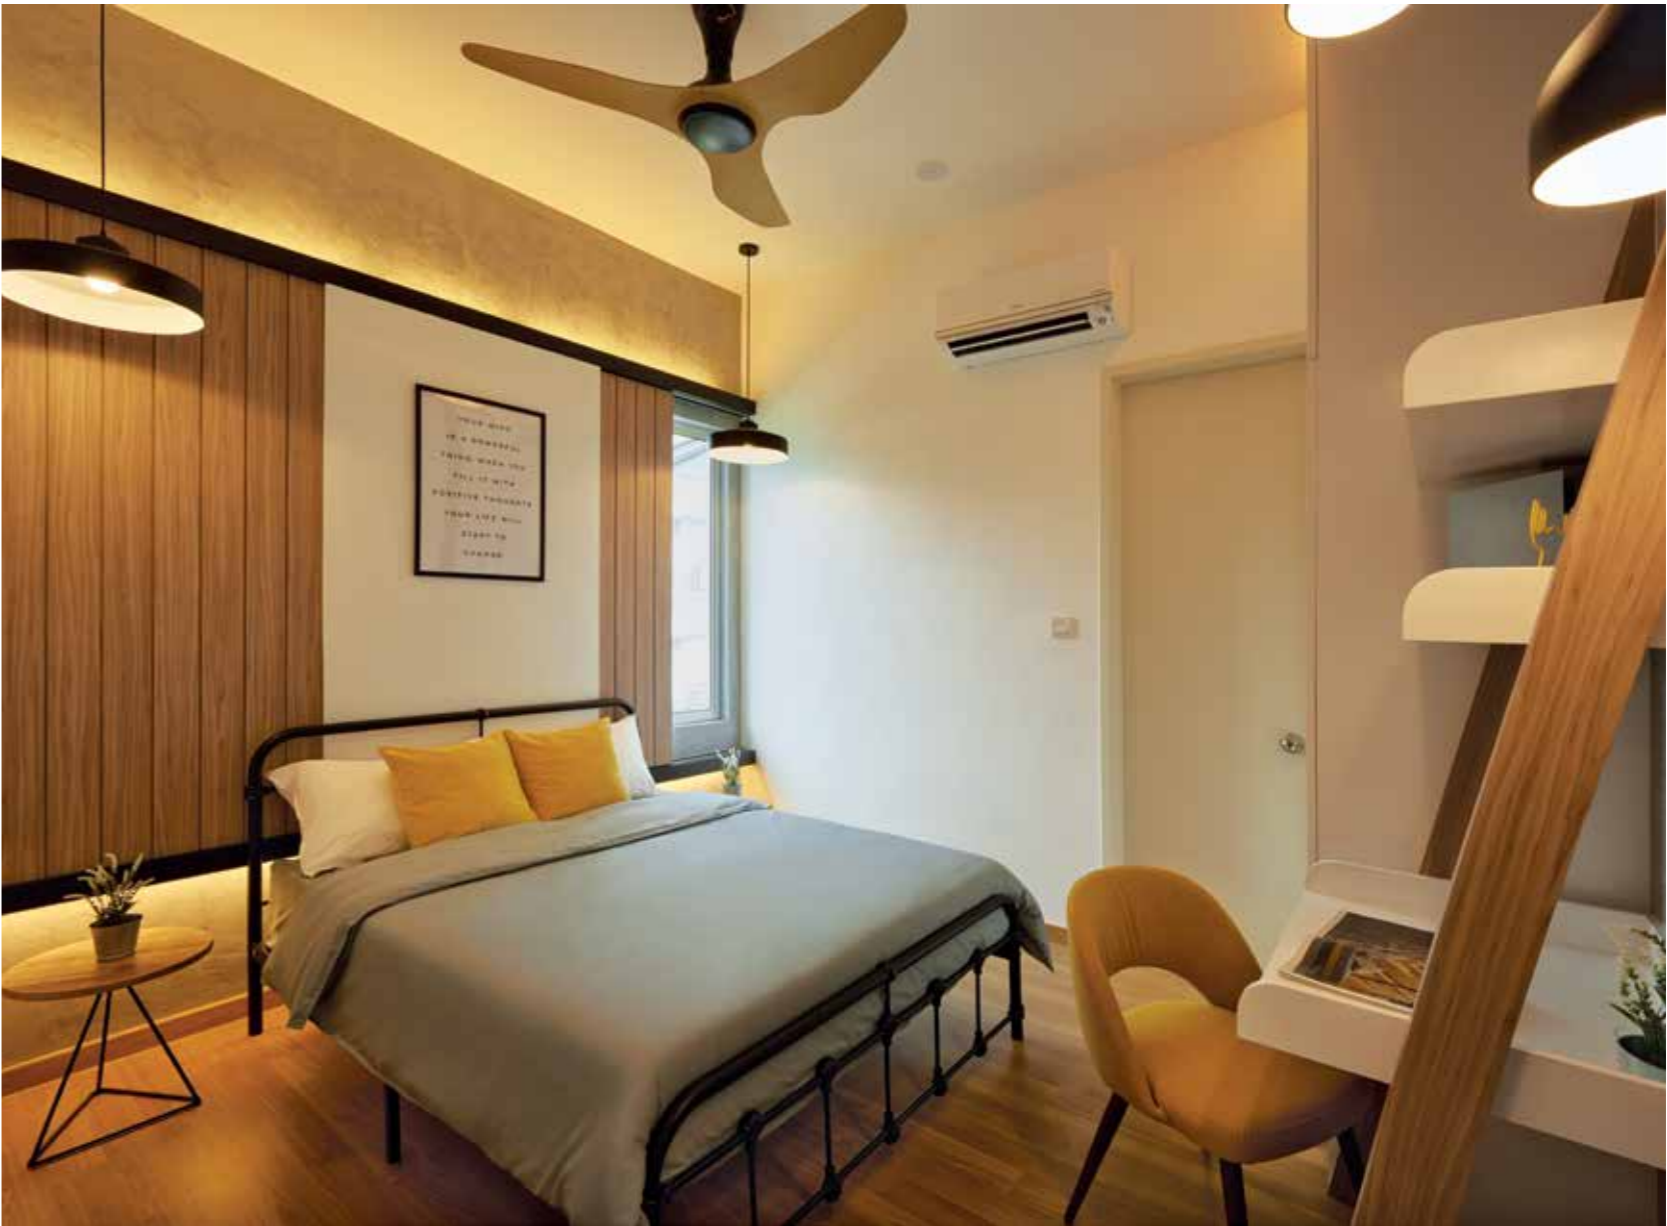

www.goldfields.com.my
 1700 81 7500

Kicking the modern day style up a notch with a touch of industrialism and a dabble of minimalism is an ingenious method employed to give this show house a lively yet classy ambience. The various shades of wooden furnishing ranging from kitchen countertops to the dining table and wall mounted shelves, set an inviting and homey tone throughout the house. The cool white, eggshell blue and grey colour themes work well with the various accents and dollops of colour found across the house.

Upon entrance of the living room, one is sure to notice the subtle grey cement-finishing wall running along the staircase, as well as the lit-up walk-in compartment storage beneath the staircase. The 3-seater grey fabric sofa and divan set is balanced out by a dark geometric carpet and two olive green lounge chairs. The feature wall is shadowed by two large windows beside on either side, highlighting the texture on its exposed brick wall. Similarly, the dining room consists of very simple no-fuss wood furnishings and nature-inspired wallpaper.

The bedrooms maintain their individual styles, from cool eggshell blue and grey tones with fur rugs to dark wireframe beds and wooden ladder shelves connected to a desk. However all rooms are still centred around the same modern industrial chic theme. In addition, each room throughout the house is highlighted with an accent wall, such as the yellow typography wall in the gym to the various cement finishing walls in other rooms. The gym also replaces an entire wall with glass and dark steel fixtures, including the door, which allows the space to look wider and larger than its original. Goldfields has put together a stunning show house whose beauty lies in the intricacies and subtle nuances of its décor.